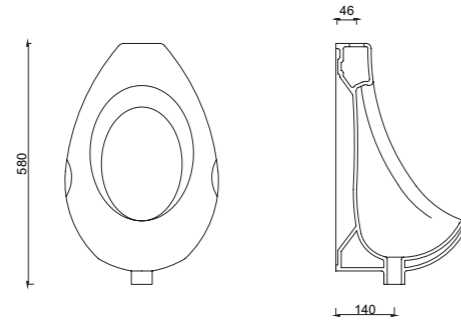

AR01PSR00
ARYA ANKASTRE FOTOSELLİ PİSUVAR
AR01PSR00
ARYA BUILT-IN SIPHONIC URINAL

TP07PSR00
FOTOSEL UYUMLU PİSUVAR
TP07PSR00
URINAL

TP05PSR00
ANKASTRE FOTOSELLİ PİSUVAR
TP05PSR00
BUILT - IN SIPHONIC URINAL

CVOOHLT01
CAVALLETTA
YENİ NESİL HELA TAŞI

CVOOHLT01
CAVALLETTA NEW GENERATION
SQUATTING PAN

TP11HLT00
ÇEVRE YIKAMALI GÜNEŞ TİPİ HELA TAŞI
TP11HLT00
SQUATTING PAN BOX RIM

TP10HLT00
ÇEVRE YIKAMALI HELA TAŞI
(47X57)
TP10HLT00
SQUATTING PAN BOX RIM

TP04PSR00
FOTOSEL UYUMLU PİSUVAR
TP04PSR00
URINAL

TP01PSR00
PİSUVAR
TP01PSR00
URINAL

TP01ABL00
ARA BÖLME
TP01ABL00
URINAL SEPERATOR

TP06HLT00
YENİ TİP HELA TAŞI
TP06HLT00
SQUATTING PAN BOX RIM

TP02HLT00
ÇEVRE YIKAMALI HELA TAŞI
TP02HLT00
SQUATTING PAN BOX RIM