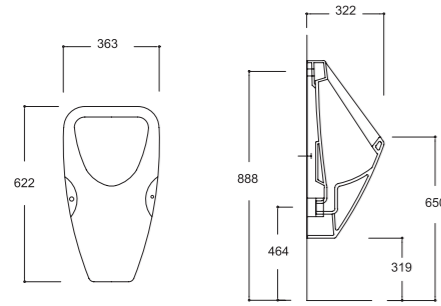

CVOOHLT01
CAVALLETTA
YENİ NESİL HELA TAŞI

CVOOHLT01
CAVALLETTA NEW GENERATION
SQUATTING PAN

TP11HLT00
ÇEVRE YIKAMALI GÜNEŞ TİPİ HELA TAŞI
TP11HLT00
SQUATTING PAN BOX RIM

TP10HLT00
ÇEVRE YIKAMALI HELA TAŞI
(47X57)
TP10HLT00
SQUATTING PAN BOX RIM

TP04PSR00
FOTOSEL UYUMLU PİSUVAR
TP04PSR00
URINAL

TP01PSR00
PİSUVAR
TP01PSR00
URINAL

TP01ABL00
ARA BÖLME
TP01ABL00
URINAL SEPERATOR

TP06HLT00
YENİ TİP HELA TAŞI
TP06HLT00
SQUATTING PAN BOX RIM

TP02HLT00
ÇEVRE YIKAMALI HELA TAŞI
TP02HLT00
SQUATTING PAN BOX RIM