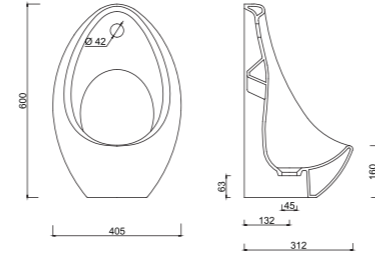

AR01PSR00
ARYA ANKASTRE FOTOSELLİ PİSUVAR
AR01PSR00
ARYA BUILT-IN SIPHONIC URINAL

TP07PSR00
FOTOSEL UYUMLU PİSUVAR
TP07PSR00
URINAL

TP05PSR00
ANKASTRE FOTOSELLİ PİSUVAR
TP05PSR00
BUILT - IN SIPHONIC URINAL

TP04PSR00
FOTOSEL UYUMLU PİSUVAR
TP04PSR00
URINAL

TP01PSR00
PİSUVAR
TP01PSR00
URINAL

TP01ABL00
ARA BÖLME
TP01ABL00
URINAL SEPERATOR

TP06HLT00
YENİ TİP HELA TAŞI
TP06HLT00
SQUATTING PAN BOX RIM

TP02HLT00
ÇEVRE YIKAMALI HELA TAŞI
TP02HLT00
SQUATTING PAN BOX RIM