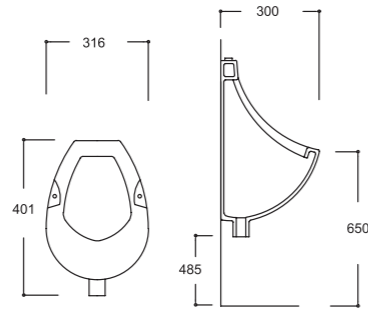

CVOOHLT01
CAVALLETTA
YENİ NESİL HELA TAŞI

CVOOHLT01
CAVALLETTA NEW GENERATION
SQUATTING PAN

TP11HLT00
ÇEVRE YIKAMALI GÜNEŞ TİPİ HELA TAŞI
TP11HLT00
SQUATTING PAN BOX RIM

TP10HLT00
ÇEVRE YIKAMALI HELA TAŞI
(47X57)
TP10HLT00
SQUATTING PAN BOX RIM

TP04PSR00
FOTOSEL UYUMLU PİSUVAR
TP04PSR00
URINAL

TP01PSR00
PİSUVAR
TP01PSR00
URINAL

TP01ABL00
ARA BÖLME
TP01ABL00
URINAL SEPERATOR

TP06HLT00
YENİ TİP HELA TAŞI
TP06HLT00
SQUATTING PAN BOX RIM

TP02HLT00
ÇEVRE YIKAMALI HELA TAŞI
TP02HLT00
SQUATTING PAN BOX RIM