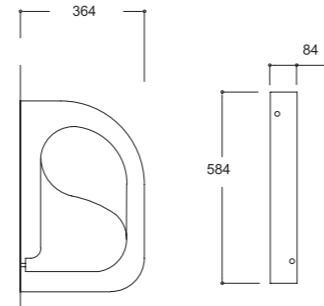

CVOOHLT01
CAVALLETTA
YENİ NESİL HELA TAŞI

CVOOHLT01
CAVALLETTA NEW GENERATION
SQUATTING PAN

TP11HLT00
ÇEVRE YIKAMALI GÜNEŞ TİPİ HELA TAŞI
TP11HLT00
SQUATTING PAN BOX RIM

TP10HLT00
ÇEVRE YIKAMALI HELA TAŞI
(47X57)
TP10HLT00
SQUATTING PAN BOX RIM

TP04PSR00
FOTOSEL UYUMLU PİSUVAR
TP04PSR00
URINAL

TP01PSR00
PİSUVAR
TP01PSR00
URINAL

TP01ABL00
ARA BÖLME
TP01ABL00
URINAL SEPERATOR

TP06HLT00
YENİ TİP HELA TAŞI
TP06HLT00
SQUATTING PAN BOX RIM

TP02HLT00
ÇEVRE YIKAMALI HELA TAŞI
TP02HLT00
SQUATTING PAN BOX RIM