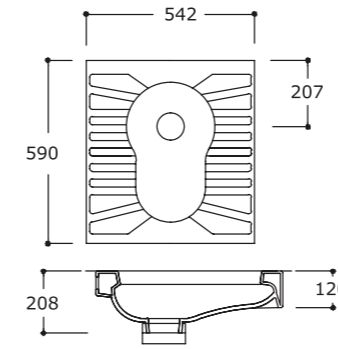

CVOOHLT01
CAVALLETTA
YENİ NESİL HELA TAŞI

CVOOHLT01
CAVALLETTA NEW GENERATION
SQUATTING PAN

TP11HLT00
ÇEVRE YIKAMALI GÜNEŞ TİPİ HELA TAŞI
TP11HLT00
SQUATTING PAN BOX RIM

TP10HLT00
ÇEVRE YIKAMALI HELA TAŞI
(47X57)
TP10HLT00
SQUATTING PAN BOX RIM

TP04PSR00
FOTOSEL UYUMLU PİSUVAR
TP04PSR00
URINAL

TP01PSR00
PİSUVAR
TP01PSR00
URINAL

TP01ABL00
ARA BÖLME
TP01ABL00
URINAL SEPERATOR

TP06HLT00
YENİ TİP HELA TAŞI
TP06HLT00
SQUATTING PAN BOX RIM

TP02HLT00
ÇEVRE YIKAMALI HELA TAŞI
TP02HLT00
SQUATTING PAN BOX RIM