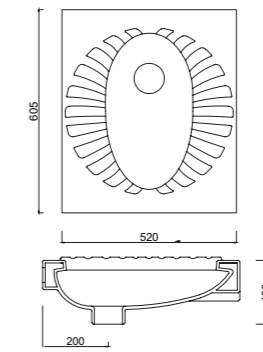

AR01PSR00
ARYA ANKASTRE FOTOSELLİ PİSUVAR
AR01PSR00
ARYA BUILT-IN SIPHONIC URINAL

TP07PSR00
FOTOSEL UYUMLU PİSUVAR
TP07PSR00
URINAL

TP05PSR00
ANKASTRE FOTOSELLİ PİSUVAR
TP05PSR00
BUILT - IN SIPHONIC URINAL

CVOOHLT01
CAVALLETTA
YENİ NESİL HELA TAŞI

CVOOHLT01
CAVALLETTA NEW GENERATION
SQUATTING PAN

TP11HLT00
ÇEVRE YIKAMALI GÜNEŞ TİPİ HELA TAŞI
TP11HLT00
SQUATTING PAN BOX RIM

TP10HLT00
ÇEVRE YIKAMALI HELA TAŞI
(47X57)
TP10HLT00
SQUATTING PAN BOX RIM

TP04PSR00
FOTOSEL UYUMLU PİSUVAR
TP04PSR00
URINAL

TP01PSR00
PİSUVAR
TP01PSR00
URINAL

TP01ABL00
ARA BÖLME
TP01ABL00
URINAL SEPERATOR

TP06HLT00
YENİ TİP HELA TAŞI
TP06HLT00
SQUATTING PAN BOX RIM

TP02HLT00
ÇEVRE YIKAMALI HELA TAŞI
TP02HLT00
SQUATTING PAN BOX RIM