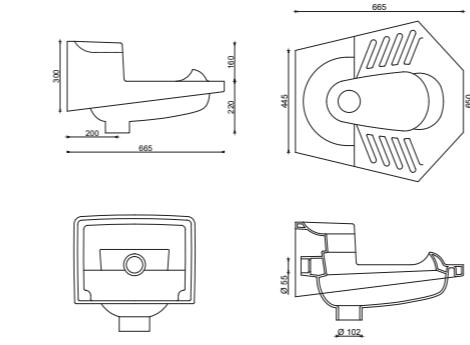

AR01PSR00
ARYA ANKASTRE FOTOSELLİ PİSUVAR
AR01PSR00
ARYA BUILT-IN SIPHONIC URINAL

TP07PSR00
FOTOSEL UYUMLU PİSUVAR
TP07PSR00
URINAL

TP05PSR00
ANKASTRE FOTOSELLİ PİSUVAR
TP05PSR00
BUILT - IN SIPHONIC URINAL

CVOOHLT01
CAVALLETTA
YENİ NESİL HELA TAŞI

CVOOHLT01
CAVALLETTA NEW GENERATION
SQUATTING PAN

TP11HLT00
ÇEVRE YIKAMALI GÜNEŞ TİPİ HELA TAŞI
TP11HLT00
SQUATTING PAN BOX RIM

TP10HLT00
ÇEVRE YIKAMALI HELA TAŞI
(47X57)
TP10HLT00
SQUATTING PAN BOX RIM

TP04PSR00
FOTOSEL UYUMLU PİSUVAR
TP04PSR00
URINAL

TP01PSR00
PİSUVAR
TP01PSR00
URINAL

TP01ABL00
ARA BÖLME
TP01ABL00
URINAL SEPERATOR

TP06HLT00
YENİ TİP HELA TAŞI
TP06HLT00
SQUATTING PAN BOX RIM

TP02HLT00
ÇEVRE YIKAMALI HELA TAŞI
TP02HLT00
SQUATTING PAN BOX RIM