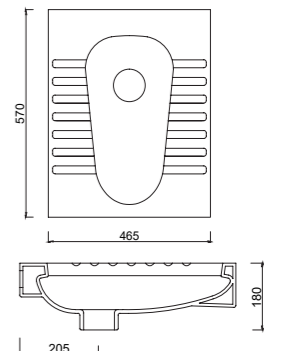

AR01PSR00
ARYA ANKASTRE FOTOSELLİ PİSUVAR
AR01PSR00
ARYA BUILT-IN SIPHONIC URINAL

TP07PSR00
FOTOSEL UYUMLU PİSUVAR
TP07PSR00
URINAL

TP05PSR00
ANKASTRE FOTOSELLİ PİSUVAR
TP05PSR00
BUILT - IN SIPHONIC URINAL

CVOOHLT01
CAVALLETTA
YENİ NESİL HELA TAŞI

CVOOHLT01
CAVALLETTA NEW GENERATION
SQUATTING PAN

TP11HLT00
ÇEVRE YIKAMALI GÜNEŞ TİPİ HELA TAŞI
TP11HLT00
SQUATTING PAN BOX RIM

TP10HLT00
ÇEVRE YIKAMALI HELA TAŞI
(47X57)
TP10HLT00
SQUATTING PAN BOX RIM

TP04PSR00
FOTOSEL UYUMLU PİSUVAR
TP04PSR00
URINAL

TP01PSR00
PİSUVAR
TP01PSR00
URINAL

TP01ABL00
ARA BÖLME
TP01ABL00
URINAL SEPERATOR

TP06HLT00
YENİ TİP HELA TAŞI
TP06HLT00
SQUATTING PAN BOX RIM

TP02HLT00
ÇEVRE YIKAMALI HELA TAŞI
TP02HLT00
SQUATTING PAN BOX RIM