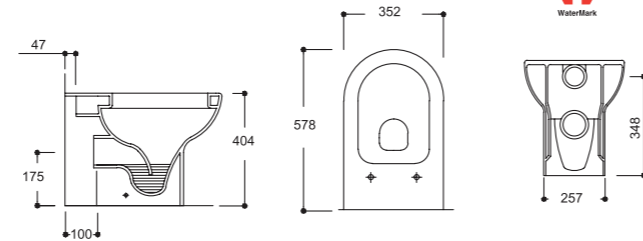

COMPACT

KO03DTK00
COMPACT DUVARA DAYALI TEK KLOZET