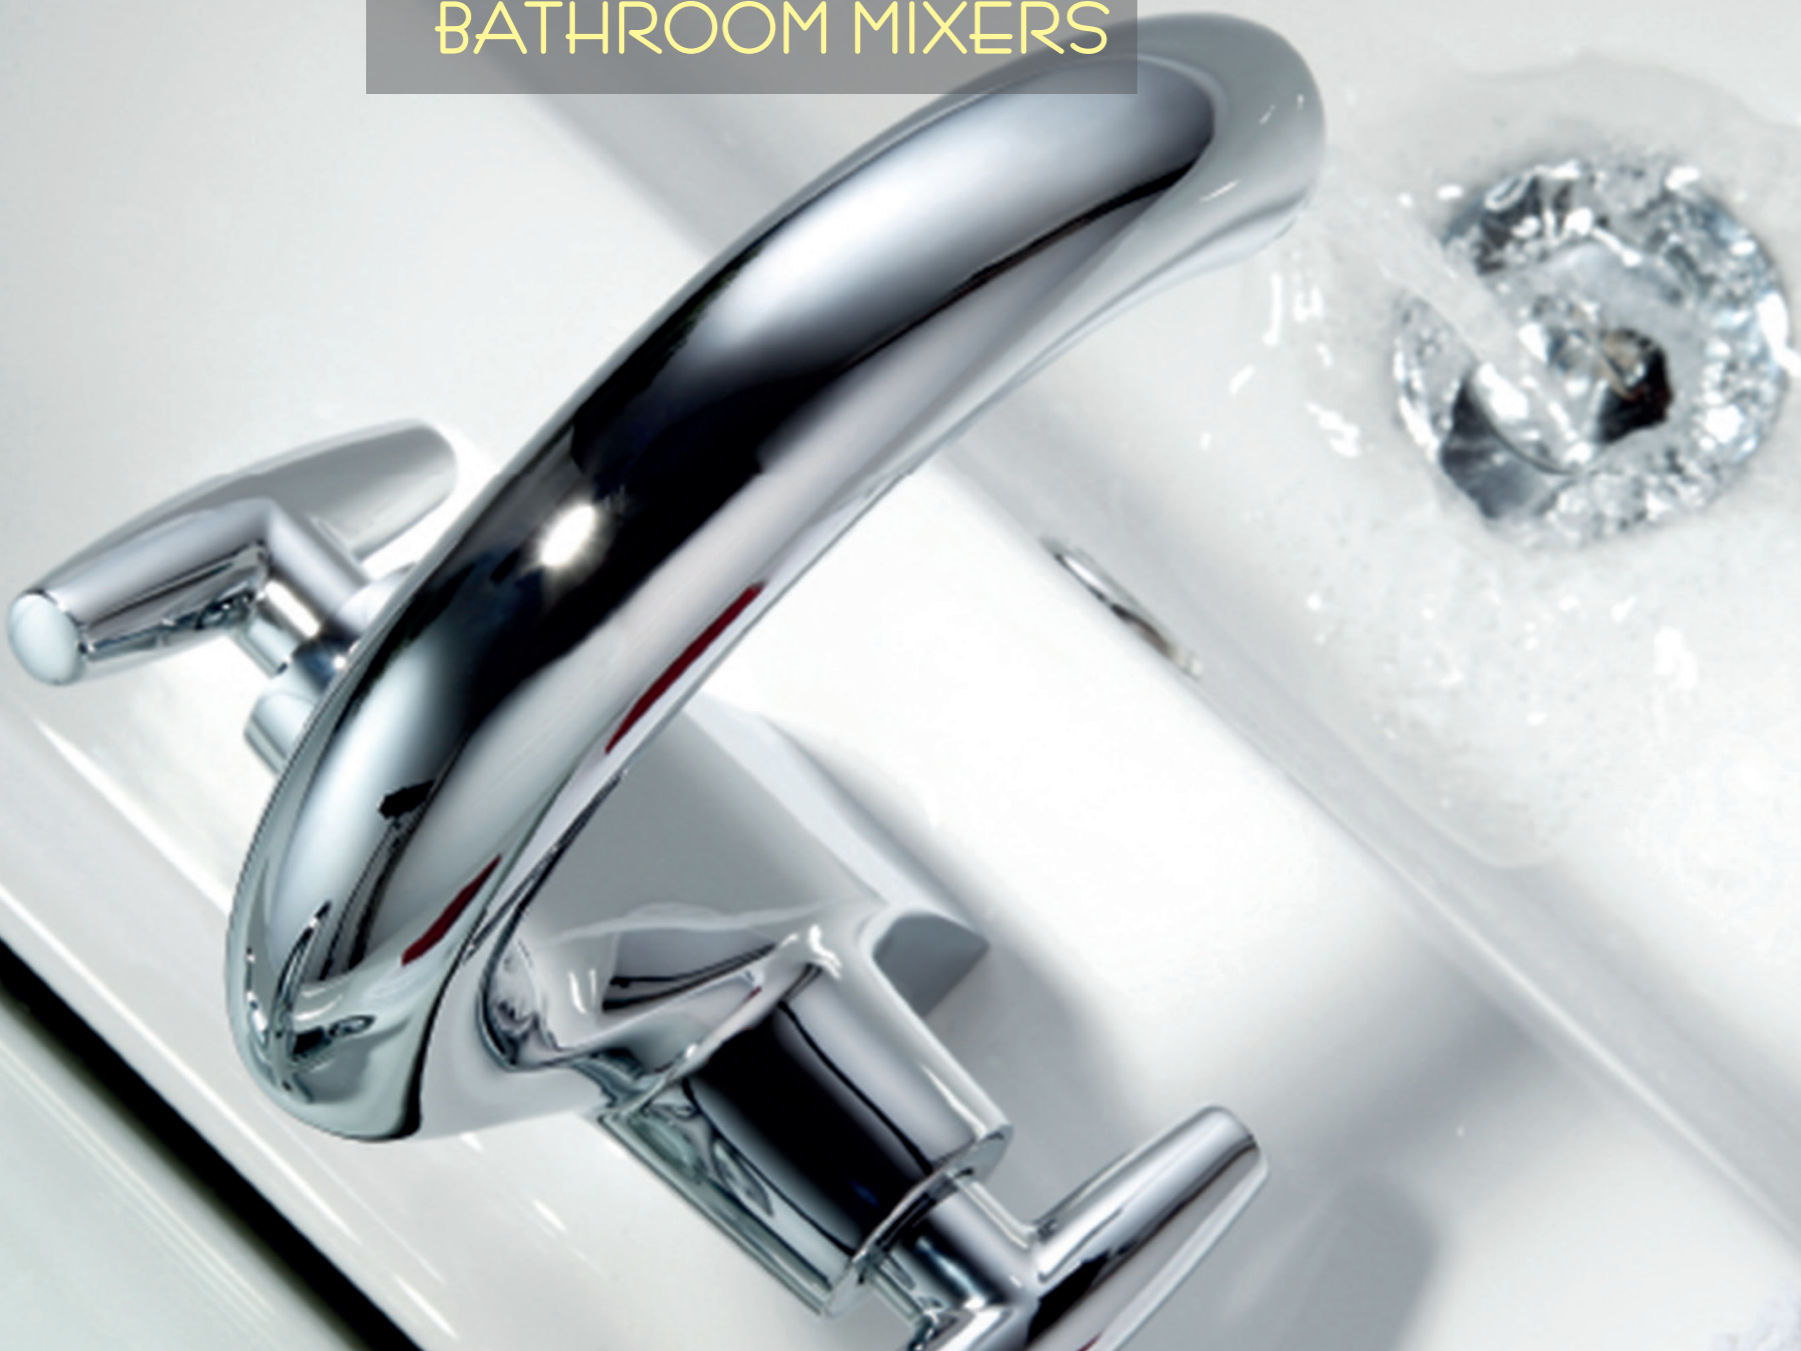

BANYO ARMATÜRLERİ

BATHROOM MIXERS

BANYO ARMATÜRLERİ / BATHROOM MIXERS

UNO

GRL-UNO-BTR02

UNO BANYO BATARYASI

SINGLE LEVER BATH MIXER- WITHOUT SHOWER SET

GRL-UNO-BTR01

UNO LAVABO BATARYASI

SINGLE LEVER BASIN MIXER

GRL-UNO-BTR03

UNO EYVE BATARYASI

SINGLE LEVER KITCHEN MIXER

ARYA

GRL-ARY-BTR01

ARYA BANYO BATARYASI